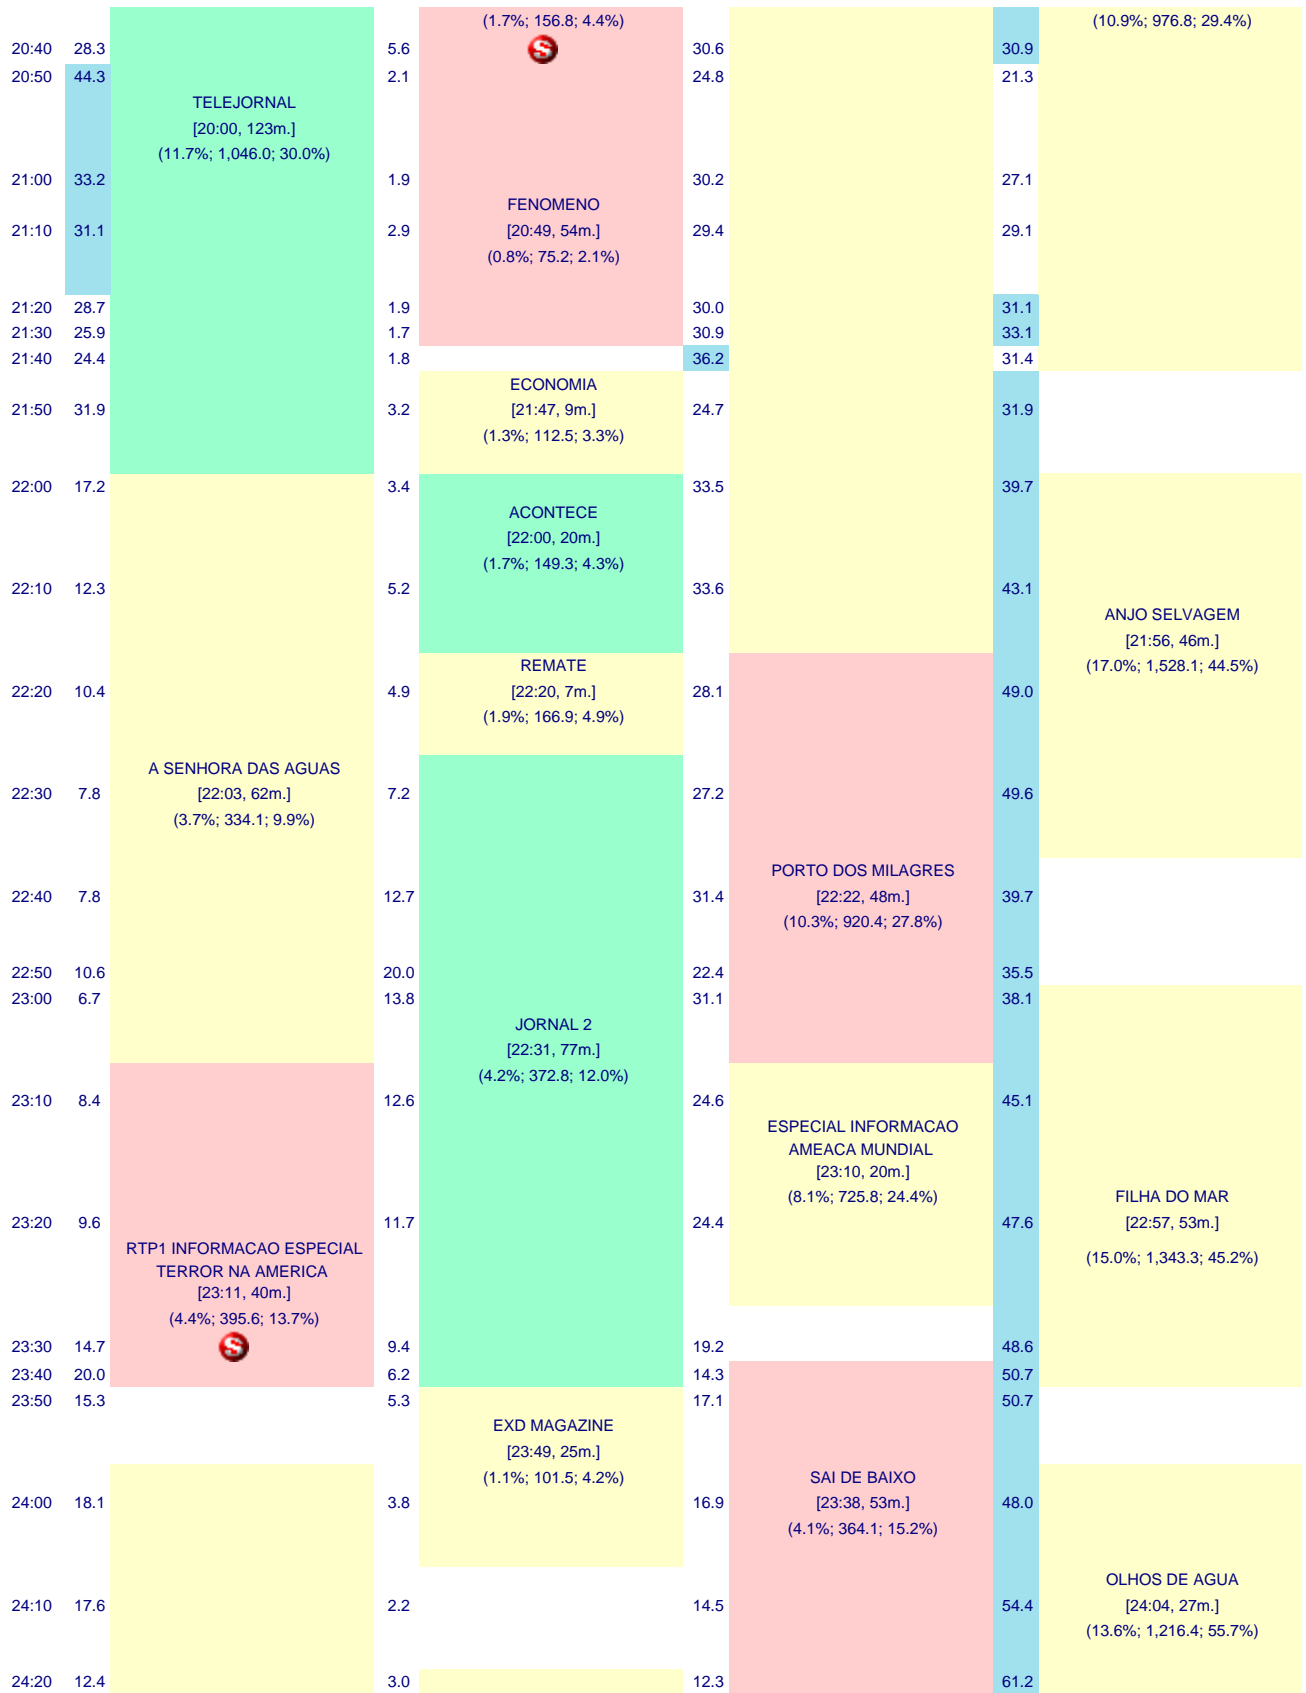

Grid Programs