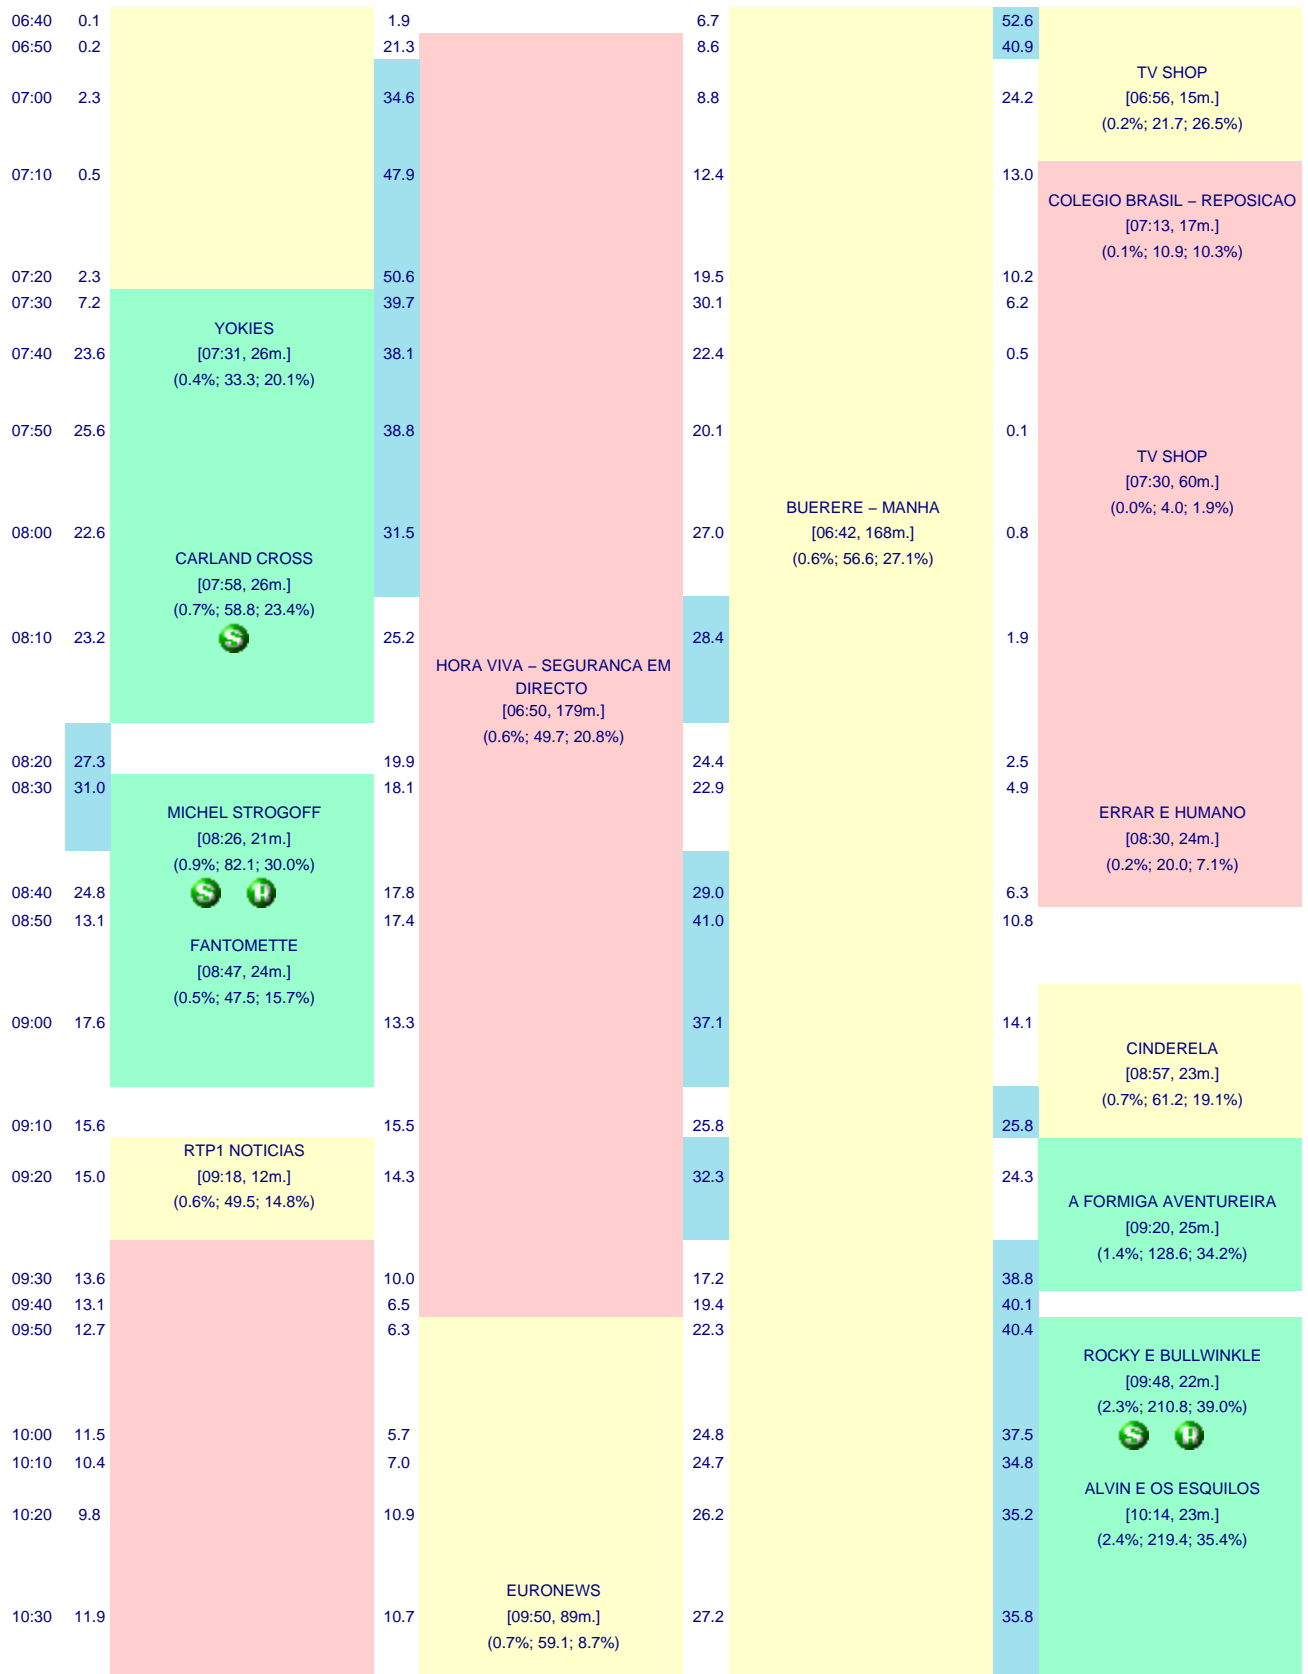

Grid Programs

Grid Programs

10:40	15.6	PRACA DA ALEGRIA [09:30, 150m.] (1.2%; 110.3; 15.2%)	10.2	26.8	32.2	AS AVENTURAS DA SEREIA [10:40, 24m.] (2.6%; 231.2; 30.9%)
10:50	16.4		9.4	28.8	30.3	
11:00	15.0		10.4	30.1	29.5	
11:10	16.4		6.4	31.3	31.0	LUA NAVEGANTE [11:05, 21m.] (3.0%; 272.4; 30.6%)
11:20	19.6		6.1	28.6	30.4	
11:30	16.8		10.7	32.4	24.7	BIG BROTHER III – EXTRA MANHA [11:30, 30m.] (2.6%; 236.3; 24.3%)
11:40	17.8		11.7	30.9	25.2	
11:50	18.6		15.3	27.4	23.2	
12:00	16.1		18.4	30.1	17.1	
12:10	19.8		18.3	31.4	14.6	
12:20	19.8		17.4	31.7	18.3	BIG BROTHER III – COMPACTO MANHA [12:16, 38m.] (3.5%; 310.8; 22.0%)
12:30	18.1	PEDRA SOBRE PEDRA – REPOSICAO [12:07, 51m.] (3.0%; 272.8; 19.6%)	14.5	33.4	22.5	
12:40	19.4		11.5	34.7	25.0	
12:50	21.2		9.4	34.6	27.3	
13:00	23.8		4.3	34.9	29.9	
13:10	29.1		3.6	33.1	27.5	
13:20	30.8		3.6	33.6	24.9	
13:30	29.7		4.3	33.1	25.9	
13:40	29.5		5.9	33.6	23.9	
13:50	27.7		5.7	31.3	27.3	
14:00	22.7		5.3	34.9	27.5	
14:10	23.7		3.8	38.5	22.8	
14:20	23.5		4.5	40.2	20.6	
14:30	23.7		4.3	38.9	21.7	
14:40	21.5		4.6	40.0	21.3	
14:50	24.7		3.7	36.0	21.9	
15:00	26.2		1.2	34.8	24.0	
						PRIMEIRO JORNAL [12:57, 264m.]