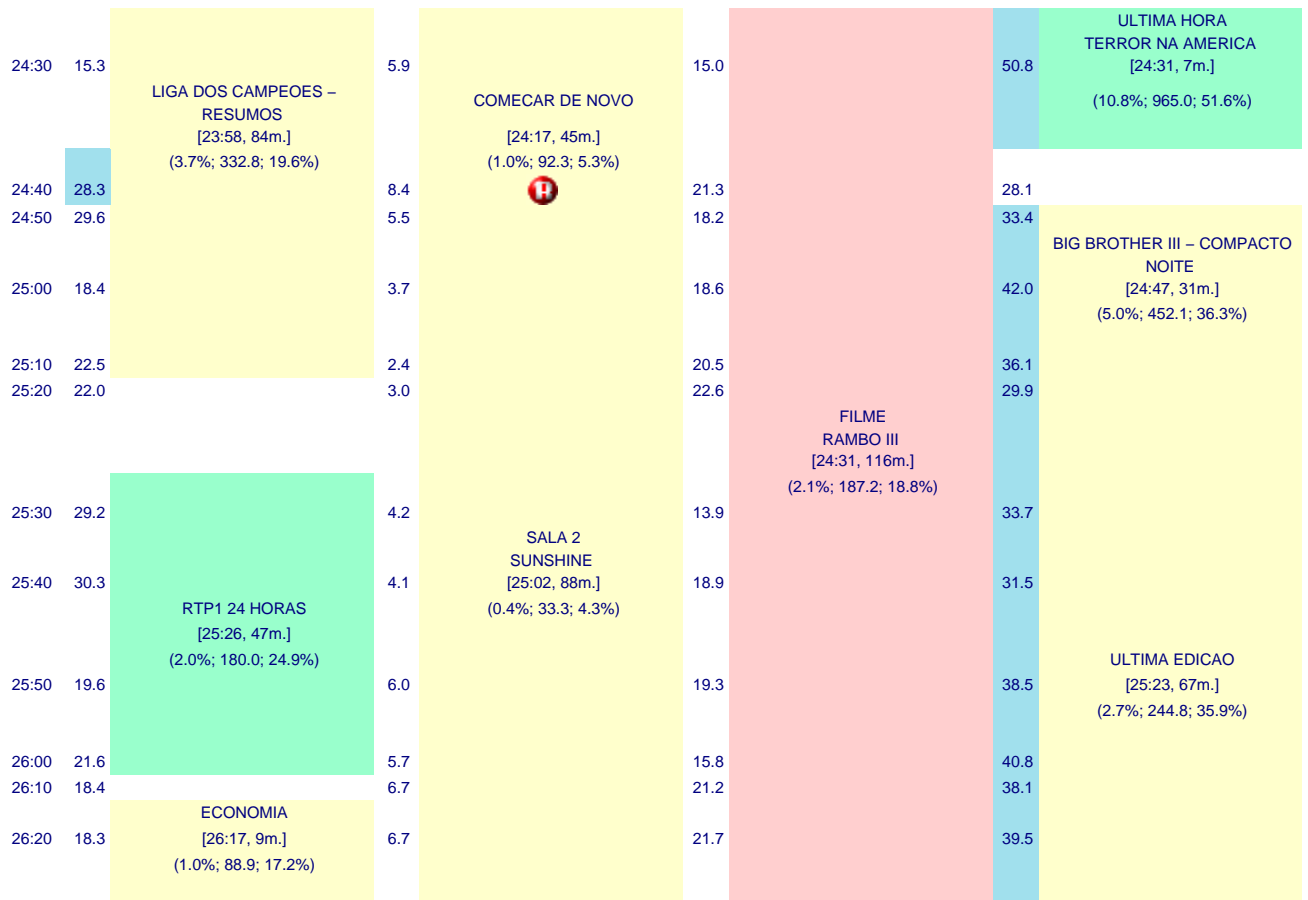

Grid Programs

(c) 2002 Markdata, all rights reserved.